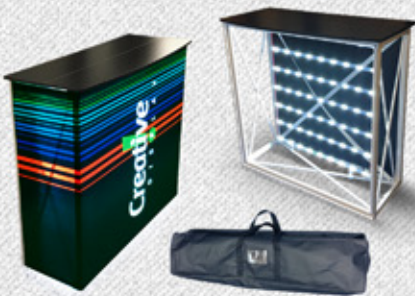

The Revolution

THE NEXT GENERATION OF BACKLIT DISPLAYS

Our premier product, the Revolution is our most stunning backlit display, The Revolution's silicone edged fabric graphic slides firmly into a lightweight collapsible frame.

Packages include white aluminum frame, printed fabric graphic, carry bag, & LED backlit kit (excluding Standard Pkg).

KEY FEATURES:

- Quick & Easy Setup
- Lightweight & Portable
- Flexible Design
- High Impact Graphic
- Ultra Bright

3X3 SINGLE SIDED PKG

4X3 SINGLE SIDED PKG

3X3 DOUBLE SIDED PKG

4X3 DOUBLE SIDED PKG

3X3 NON BACKLIT PRINT PKG
SINGLE SIDED

4X3 NON BACKLIT PRINT PKG
SINGLE SIDED

OVERHEAD LIGHTING NOT INCLUDED

OVERHEAD LIGHTING NOT INCLUDED

COUNTER

BACKLIT

NON BACKLIT PRINT

Similar in construction to the backwall. The counter includes aluminum frame, fabric print, folding top, and packs into carry bag. Comes in Standard or Backlit (LED).

Dimensions:
37" w X 37" h X 17.5" d (27 lbs)