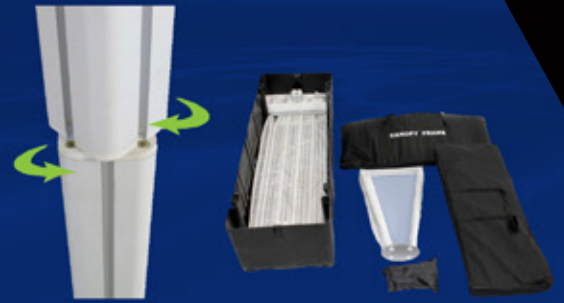

WAVE

TOOL FREE MODULAR DISPLAY

With no tools required, this modern looking display sets up quickly with a unique twist & lock connection for the aluminum frame. The Impressive SEG fabric graphics easily fit into a aluminum track for easy installation and trouble free set up. If you have a mix of larger and smaller show requirements, the 20' system can be easily be converted to a 10' kit. The answer to your everchanging trade show demands.

APRIL 2020

20' KIT (MODULAR)

243" w x 96" h

PKG INCLUDES:

- Aluminum Frame (4 Feet)
- Fabric Canopy (Tube Frame)
- 3 Fabric Prints
- Frosted Plex Headers (2) & Wings (4)
- 2 Tables (Acrylic Top)
- 3 Acrylic Shelves (Large)
- Hard Shell Cases

10' KIT

117.3" w x 96" h

PKG INCLUDES:

- Aluminum Frame (2 Feet)
- Fabric Canopy (Tube Frame)
- 1 Fabric Print
- Frosted Plex Header & Wings (4)
- 2 Tables (Acrylic Top)
- 3 Acrylic Shelves (Small)
- Hard Shell Case