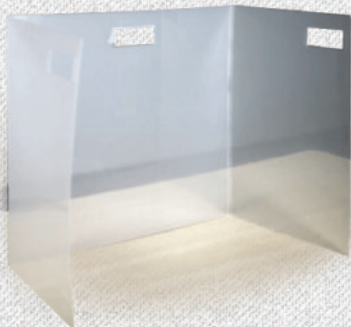

School Desk Shield

**Economical & Portable
1-piece desk PPE.**

FEATURES

- 3 sided protection
- Locking slots
- Setup in seconds
- Folds down flat
- Pass through slot
- Dimensions:
20"W x 16"D x 24"H

MORE OPTIONS

Polypropylene Desk Shield

22"w x 18"h x 13.5"D

Plexiglass Desk Shield

22"w x 18/23/31"h x 12"D

PVC Plastic Desk Shield

20"w x 18.25"h x 10"D

PETG Plastic Desk Shield

20"w x 18"h x 11"D