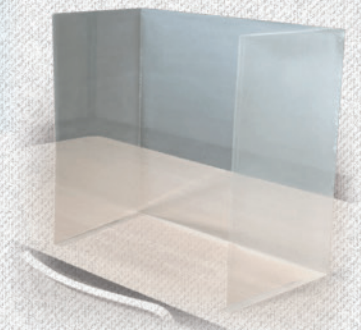

School Desk Shield

**Economical & Portable
1-piece desk PPE.**

FEATURES

- 3 sided protection
- Locking slots
- Setup in seconds
- Folds down flat
- Pass through slot
- Dimensions:
20"W x 16"D x 24"H

MORE OPTIONS

Polypropylene Desk Shield

22"w x 18"h x 13.5"D

Plexiglass Desk Shield

22"w x 18/23/31"h x 12"D

PVC Plastic Desk Shield

20"w x 18.25"h x 10"D

PETG Plastic Desk Shield

20"w x 18"h x 11"D