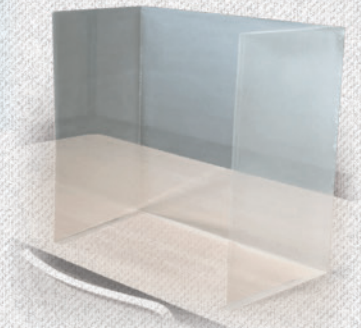

School Desk Shield

Economical & Portable 1-piece Desk

FEATURES

- 3 sided protection
- Locking slots
- Setup in seconds
- Folds down flat
- Pass through slot
- Dimensions:
20"W x 16"D x 24"H

MORE OPTIONS

Polypropylene Desk Shield

22"w x 18"h x 13.5"D

Plexiglass Desk Shield

22"w x 18/23/31"h x 12"D

PVC Plastic Desk Shield

20"w x 18.25"h x 10"D

PETG Plastic Desk Shield

20"w x 18"h x 11"D