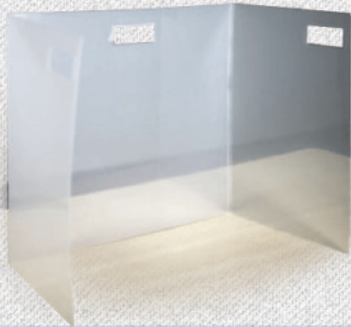

School Desk Shield

Economical & Portable 1-piece Desk

FEATURES

- 3 sided protection
- Locking slots
- Setup in seconds
- Folds down flat
- Pass through slot
- Dimensions:
20"W x 16"D x 24"H

MORE OPTIONS

Polypropylene Desk Shield

22"w x 18"h x 13.5"D

Plexiglass Desk Shield

22"w x 18/23/31"h x 12"D

PVC Plastic Desk Shield

20"w x 18.25"h x 10"D

PETG Plastic Desk Shield

20"w x 18"h x 11"D